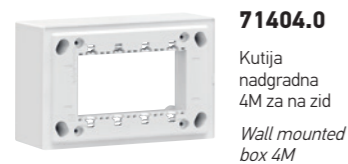

**PRIKUBNICE I
NADGRADNE
KUTIJE**
MOUNTING
FRAMES & WALL
MOUNTED BOXES

KUČIŠTE MODULA IP55 / ENCLOSURE FOR MODULES IP55