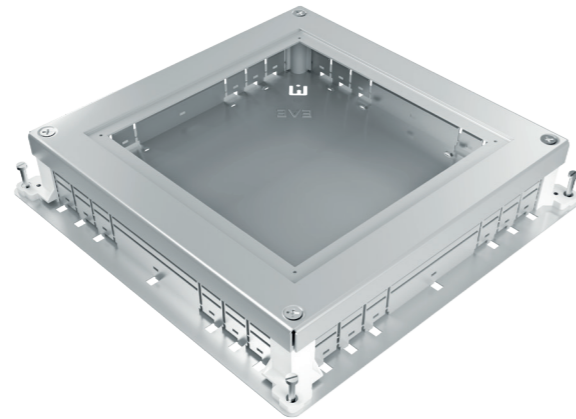

#### Junction boxes for 50-75 mm floors

- junction box for screed DB DKF-S1 and box for modules DK-F5 for 50mm floors
- cover made of plastic filled with stainless steel plate
- 50-75 mm height adjustment
- junction box for modules DK-F5 assembling directly into the hollow floors

#### 3122709

Kutija podna za module 146x250mm DK-MX 2, siva 8 modula

Junction box for modules 146x250mm DK-MX 2, grey 8 modules

- Ugradnja na DB MX2-S1
- Ugradnja 4 priključnice omogućena korištenjem 1 vertikalnog nosača modula
- Assembling on DB MX2-S1
- Assembling 4 sockets obtained by using one vertical module housing

#### 3082311

Kutija podna za košuljicu DB MX1-S1 360x360mm 16-24 modula

Junction box for screed DB MX1-S1 360x360mm 16-24 modules

#### 3122702

Kutija podna za module 250x250mm DK-MX 1, siva 16 modula

Junction box for modules 250x250mm DK-MX 1, grey 16 modules

- Ugradnja na DB MX1-S1
- Ugradnja 8 priključnica omogućena korištenjem 2 vertikalna nosača modula
- Assembling on DB MX1-S1
- Assembling 8 sockets obtained by using two vertical module housings