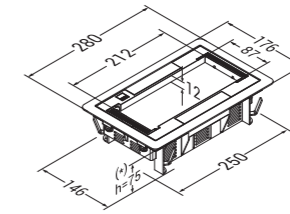

3122709

Kutija podna za module 146x250mm DK-MX 2, siva 8 modula

Junction box for modules 146x250mm DK-MX 2, grey 8 modules

- Ugradnja na DB MX2-S1
- Ugradnja 4 priključnice omogućena korištenjem 1 vertikalnog nosača modula
- Assembling on DB MX2-S1
- Assembling 4 sockets obtained by using one vertical module housing

3082311

Kutija podna za košuljicu DB MX1-S1 360x360mm 16-24 modula

Junction box for screed DB MX1-S1 360x360mm 16-24 modules