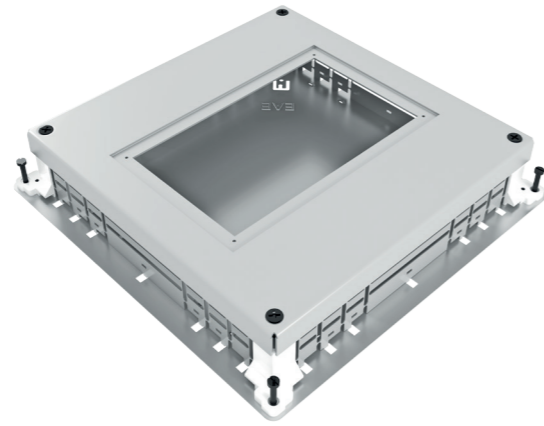

Junction boxes for 75-125 mm floors

- junction boxes for screed DB MX1-S1 and DB MX2-S1 for 75mm screeds
- 75-125 mm height adjustment
- junction boxes for modules DK-MX 1 and DK-MX2 have a plastic made cover with steel reinforcement and filling possibility according to floor
- junction boxes for modules DK-MX 1 and DK-MX2 assembling directly into the hollow floors
- DK-MX 1 equipped with module housing for 16 and 32 modules (8 or 12 sockets)

Kutije podne za podove 50-75 mm

- kutija podna za košuljicu DB DKF-S1 i kutija za module DK-F5 za ugradnju u podove visine od 50 mm
- DK-F5 poseduje plastični poklopac ispunjen pločom od nerđajućeg čelika
- mogućnost podešavanja visine od 50-75 mm
- kutija za module DK-F5 ugradnja direktno u šuplje podove

Junction boxes for 50-75 mm floors

- junction box for screed DB DKF-S1 and box for modules DK-F5 for 50mm floors
- cover made of plastic filled with stainless steel plate
- 50-75 mm height adjustment
- junction box for modules DK-F5 assembling directly into the hollow floors

3082312

Kutija podna za košuljicu DB MX2-S1 360x360mm 8 modula

Junction box for screed DB MX2-S1 360x360mm 8 modules