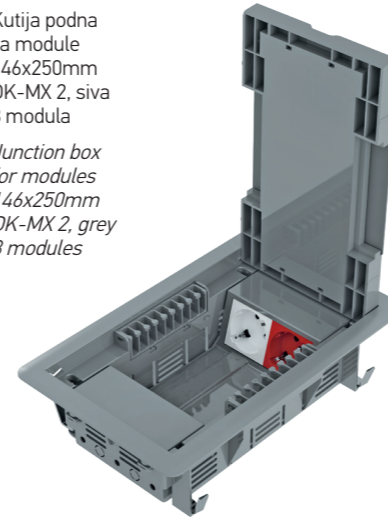

#### Junction boxes for 50-75 mm floors

- junction box for screed DB DKF-S1 and box for modules DK-F5 for 50mm floors
- cover made of plastic filled with stainless steel plate
- 50-75 mm height adjustment
- junction box for modules DK-F5 assembling directly into the hollow floors

#### 3082312

Kutija podna za košuljicu DB MX2-S1 360x360mm 8 modula

Junction box for screed DB MX2-S1 360x360mm 8 modules

#### 3122709

Kutija podna za module 146x250mm DK-MX 2, siva 8 modula

Junction box for modules 146x250mm DK-MX 2, grey 8 modules

- Ugradnja na DB MX2-S1
- Ugradnja 4 priključnice omogućena korištenjem 1 vertikalnog nosača modula
- Assembling on DB MX2-S1
- Assembling 4 sockets obtained by using one vertical module housing