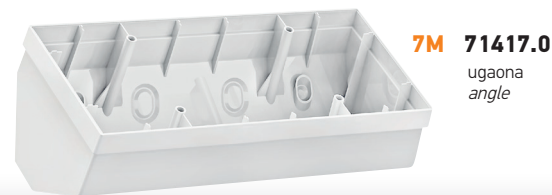

for onto
the wall
2M, EXP

4M 71414.0

ugaona
angle

71434.x

za u zid
sa vijcima
4M, EXP

for into
the wall with
screws
4M, EXP

7M 71417.0

ugaona
angle