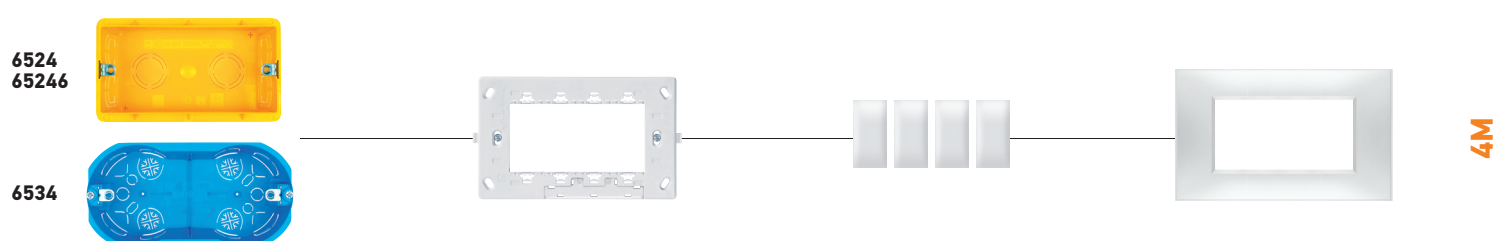

70804.S1

70807.S1

experience *Frame*

UGRADNJA
INSTALLATION

BASIC

experience

DEKORATIVNE MASKE
DECORATIVE FRAMES

WHITE