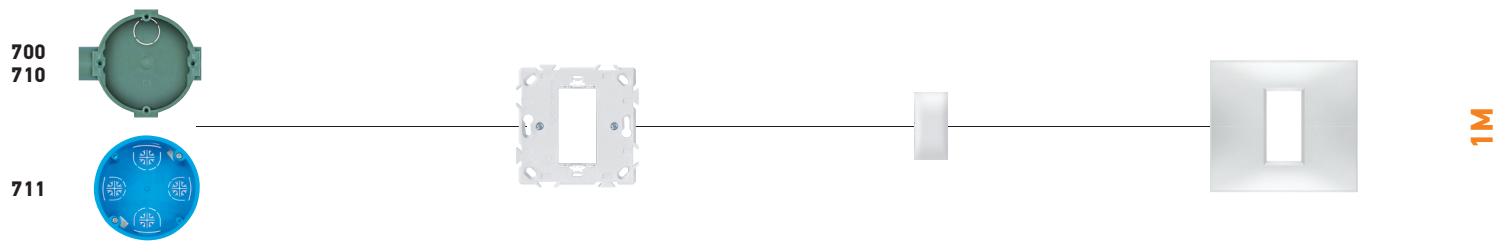

70804.S1

70807.S1

experience *Frame*

UGRADNJA
INSTALLATION

BASIC

experience

DEKORATIVNE MASKE
DECORATIVE FRAMES

WHITE