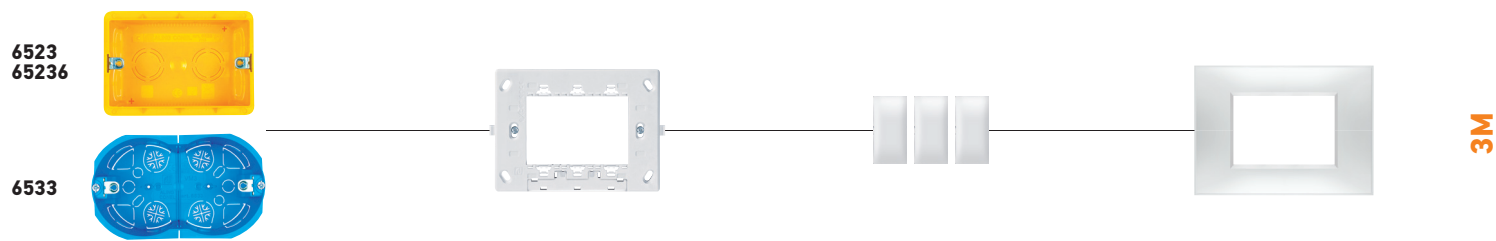

70804.S1

70807.S1

experience *Frame*

UGRADNJA
INSTALLATION

BASIC

experience

DEKORATIVNE MASKE
DECORATIVE FRAMES

WHITE