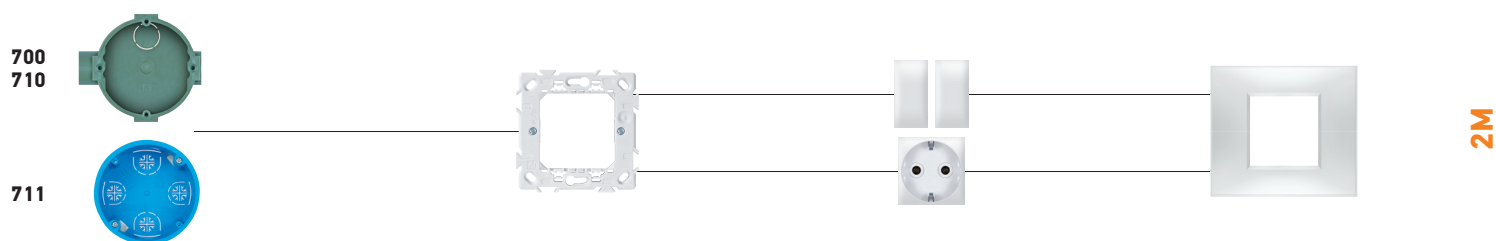

70804.S1

70807.S1

experience *Frame*

UGRADNJA
INSTALLATION

BASIC

experience

DEKORATIVNE MASKE
DECORATIVE FRAMES

WHITE