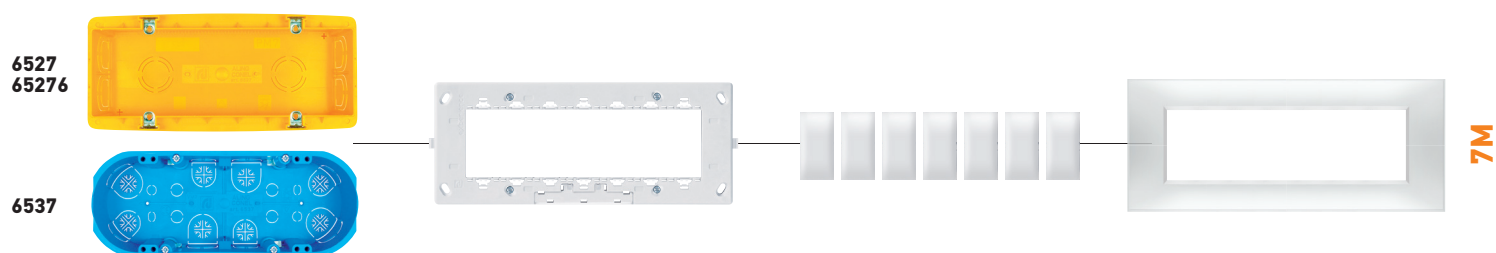

70804.S1

70807.S1

experience *Frame*

UGRADNJA
INSTALLATION

BASIC

experience

DEKORATIVNE MASKE
DECORATIVE FRAMES

WHITE